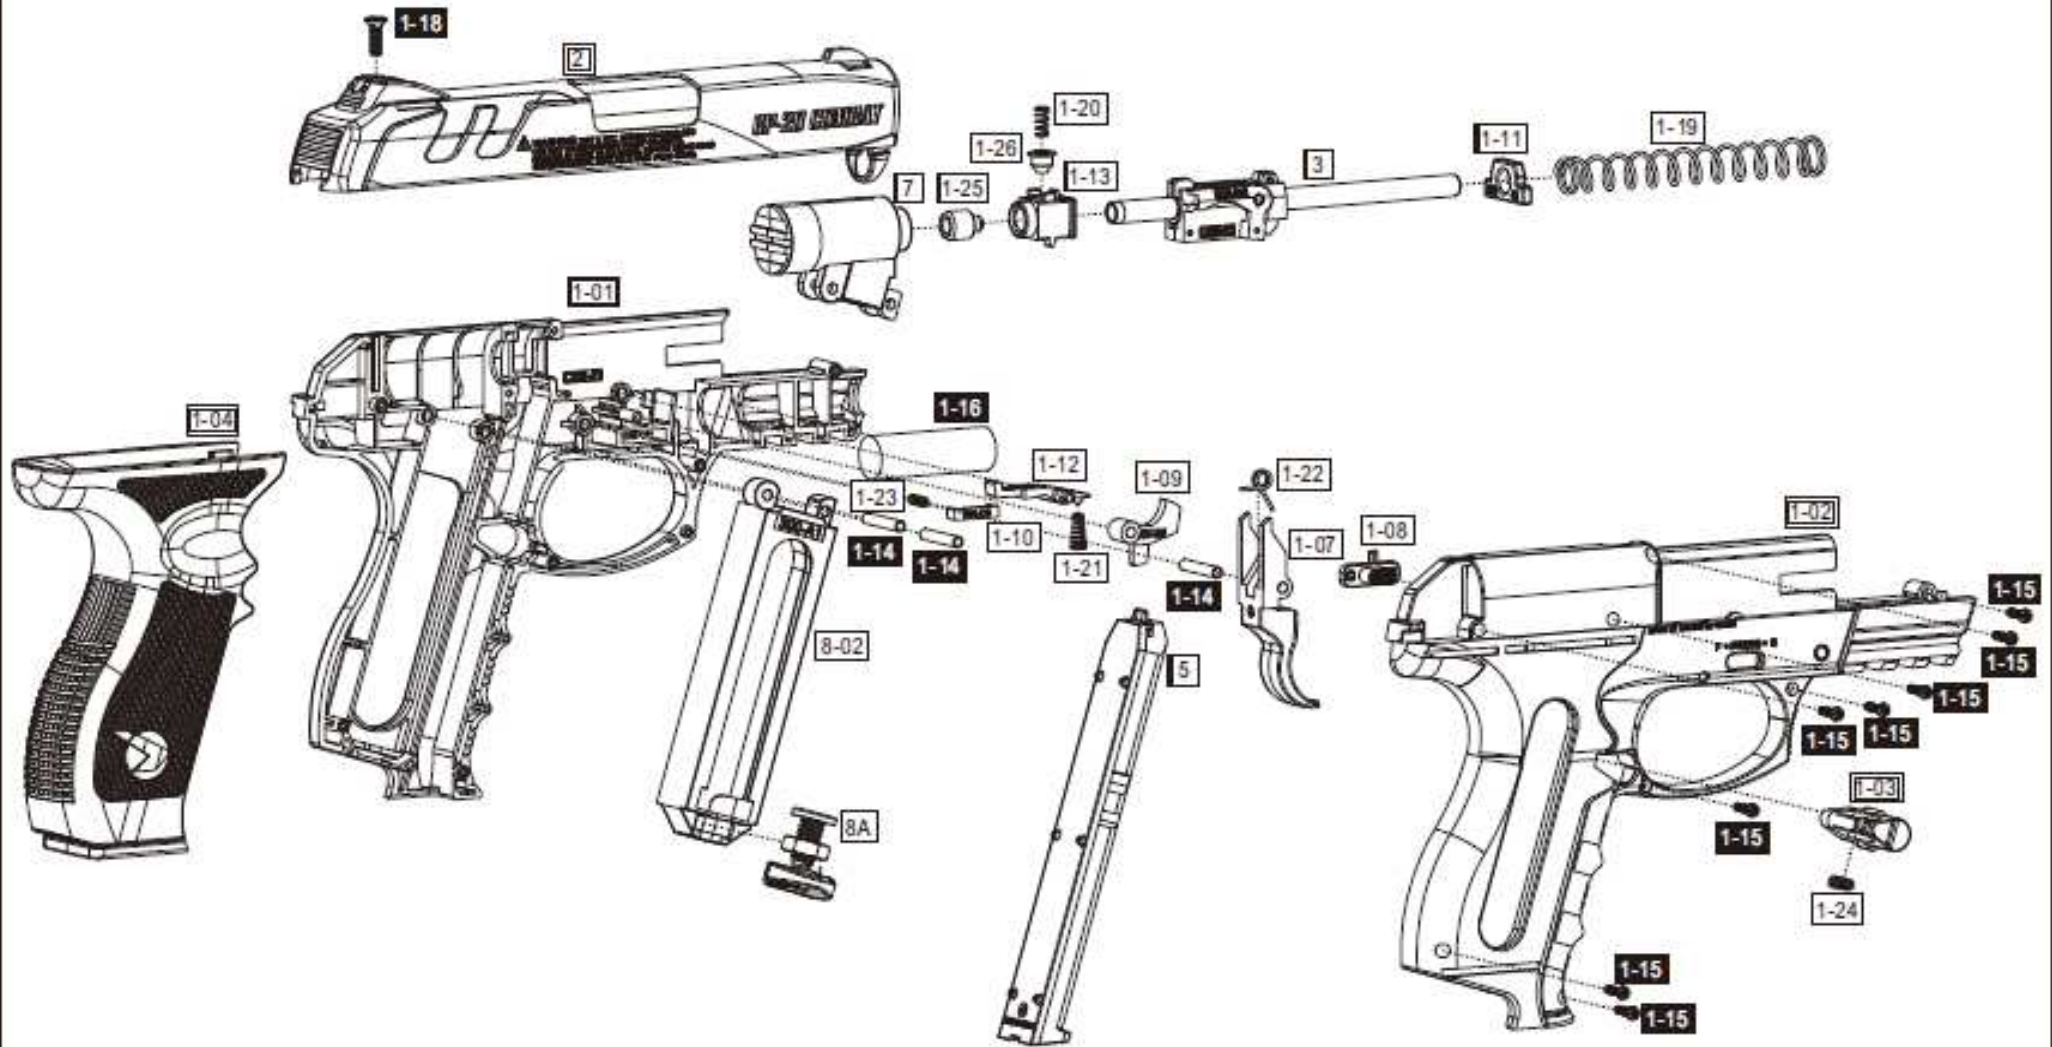

GP20-COMPACT

GAMO Item #	PARTS NO. on Explored View	DESCRIPTION	Quantity
GP20-1-01	1-01	FRAME (L)	1
GP20-1-02	1-02	FRAME (R)	1
GP20-1-03	1-03	MAG. CATCH	1
GP20-1-04	1-04	GRIP	1
GP20-1-07	1-07	TRIGGER	1
GP20-1-08	1-08	SAFETY	1
GP20-1-09	1-09	SAFETY PARTS	1
GP20-1-10	1-10	SAFETY SPRING SEAT	1
GP20-1-11	1-11	RECOIL SPRING STOPPER	1
GP20-1-12	1-12	FIXING GUIDE	1
GP20-1-13	1-13	BB HOUSING	1
GP20-1-14	1-14	AXIS	3
GP20-1-15	1-15	SCREW	8
GP20-1-16	1-16	HEAVY WEIGHT	1
GP20-1-18	1-18	SCREW	1

GAMO Item #	PARTS NO. on Explored View	DESCRIPTION	Quantity
GP20-1-19	1-19	RECOIL SPRING	1
GP20-1-20	1-20	BB STOPPER SPRING	1
GP20-1-21	1-21	FIXING GUIDE SPRING	1
GP20-1-22	1-22	TRIGGER SPRING	1
GP20-1-23	1-23	SAFETY SPRING	1
GP20-1-24	1-24	MAG. CATCH SPRING	1
GP20-1-25	1-25	ATTACKED BLOCK	1
GP20-1-26	1-26	BGB STOPPER	1
GP20-8-02	8-02	CO2 CARTRIDGE HOUSE	1
Sub-Assemblies			
GP20-2	2	SLIDE COMBINATION	1
GP20-3	3	BARREL SEAT COMBINATION	1
GP20-5	5	MAG. COMBINATION	1
GP20-7	7	CHAMBER COMBINATION	1
GP20-8A	8A	KNOB COMBINATION	1